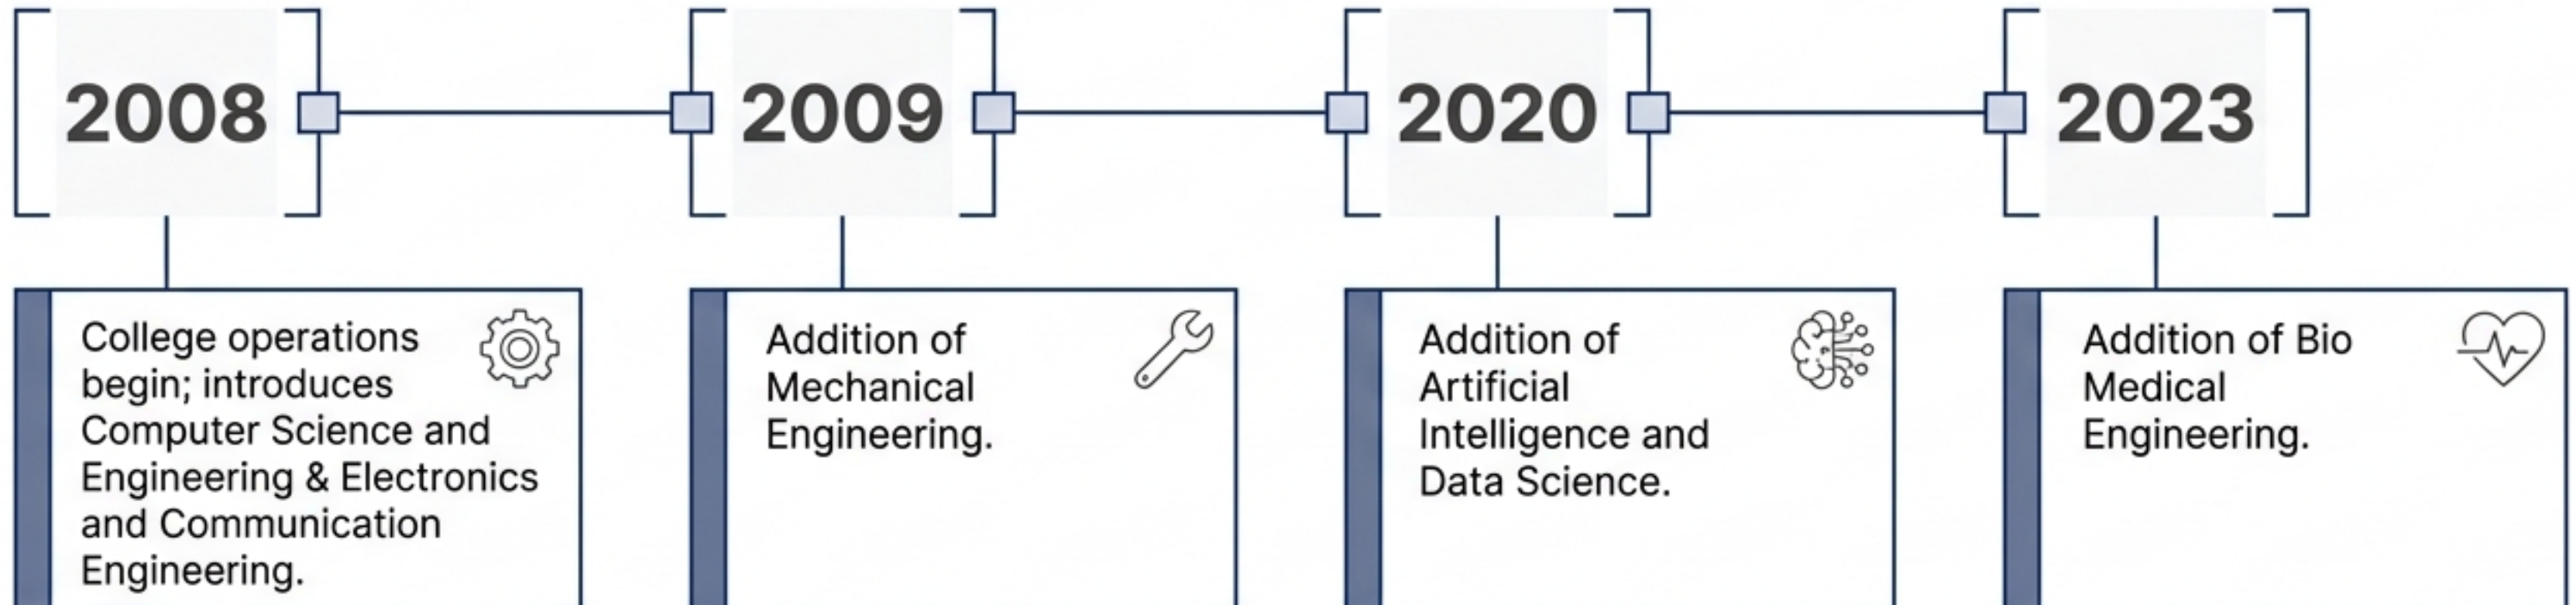

# Institutional Origin

Established in 2008 in AVK Nagar, Azhagappapuram, Kanyakumari District.

Catholic minority institution named after Annai Vailankanni (Our Lady of Vailankanni).

## Milestones