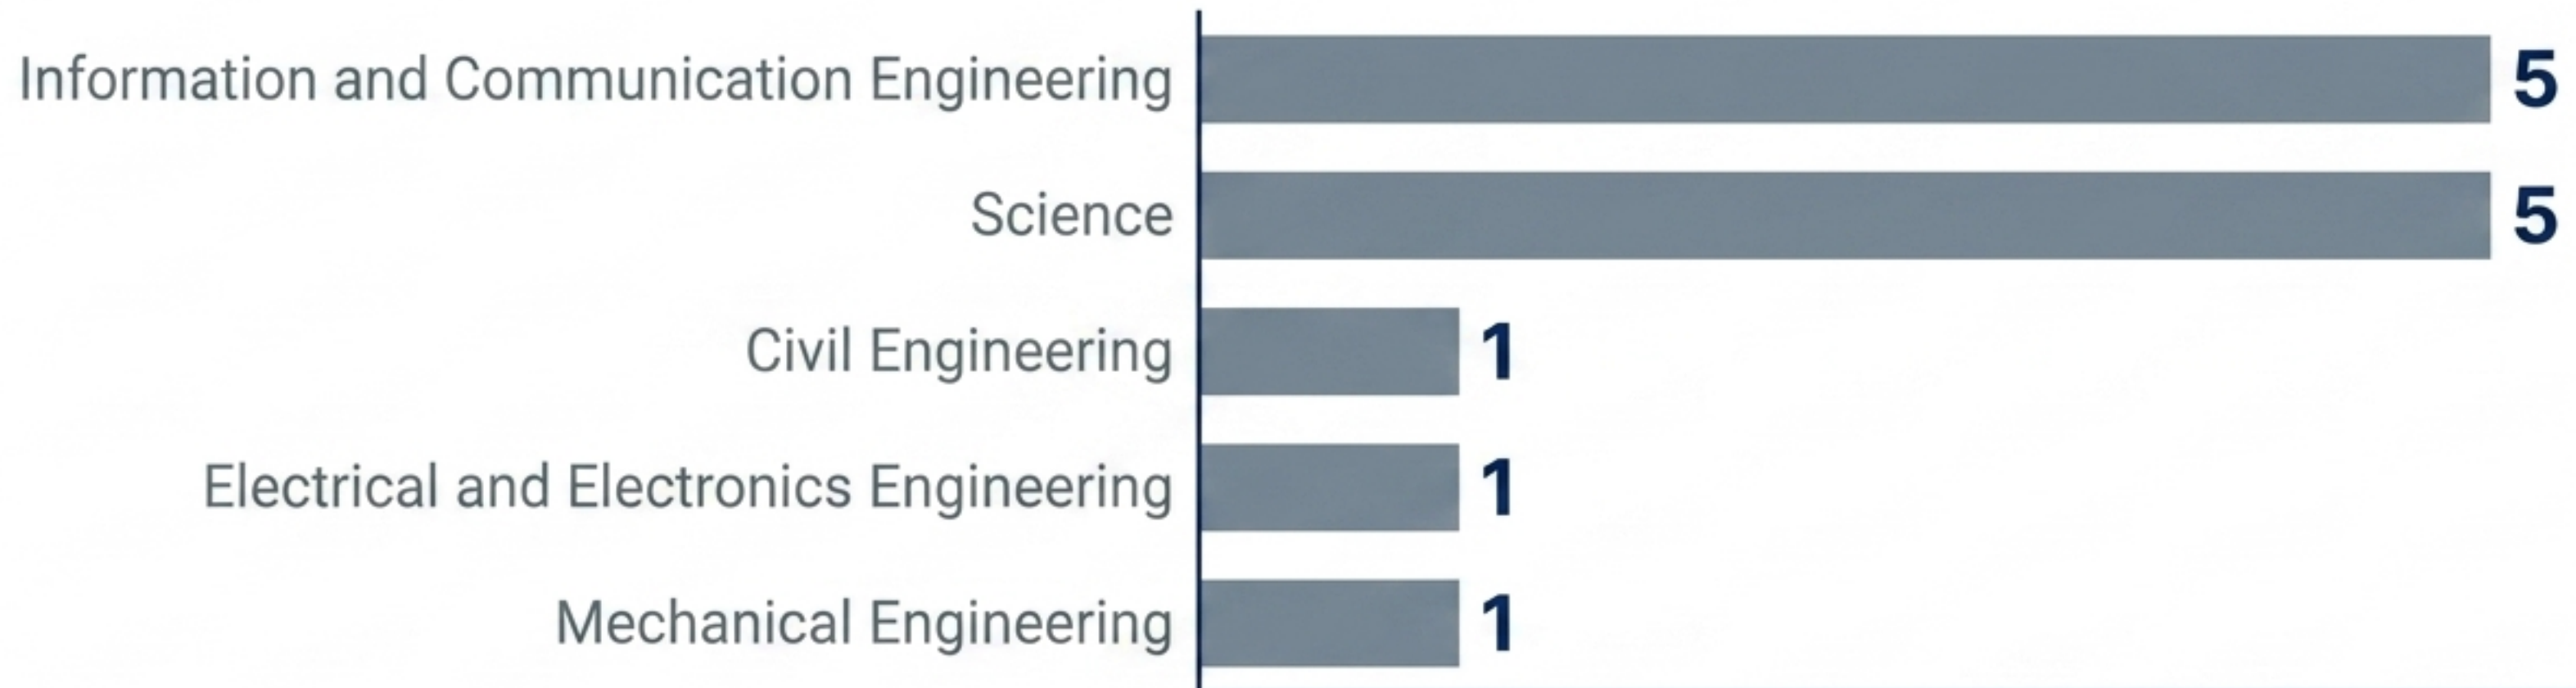

13

Verified Faculty with PhD Qualification (as of AY 2022-23)