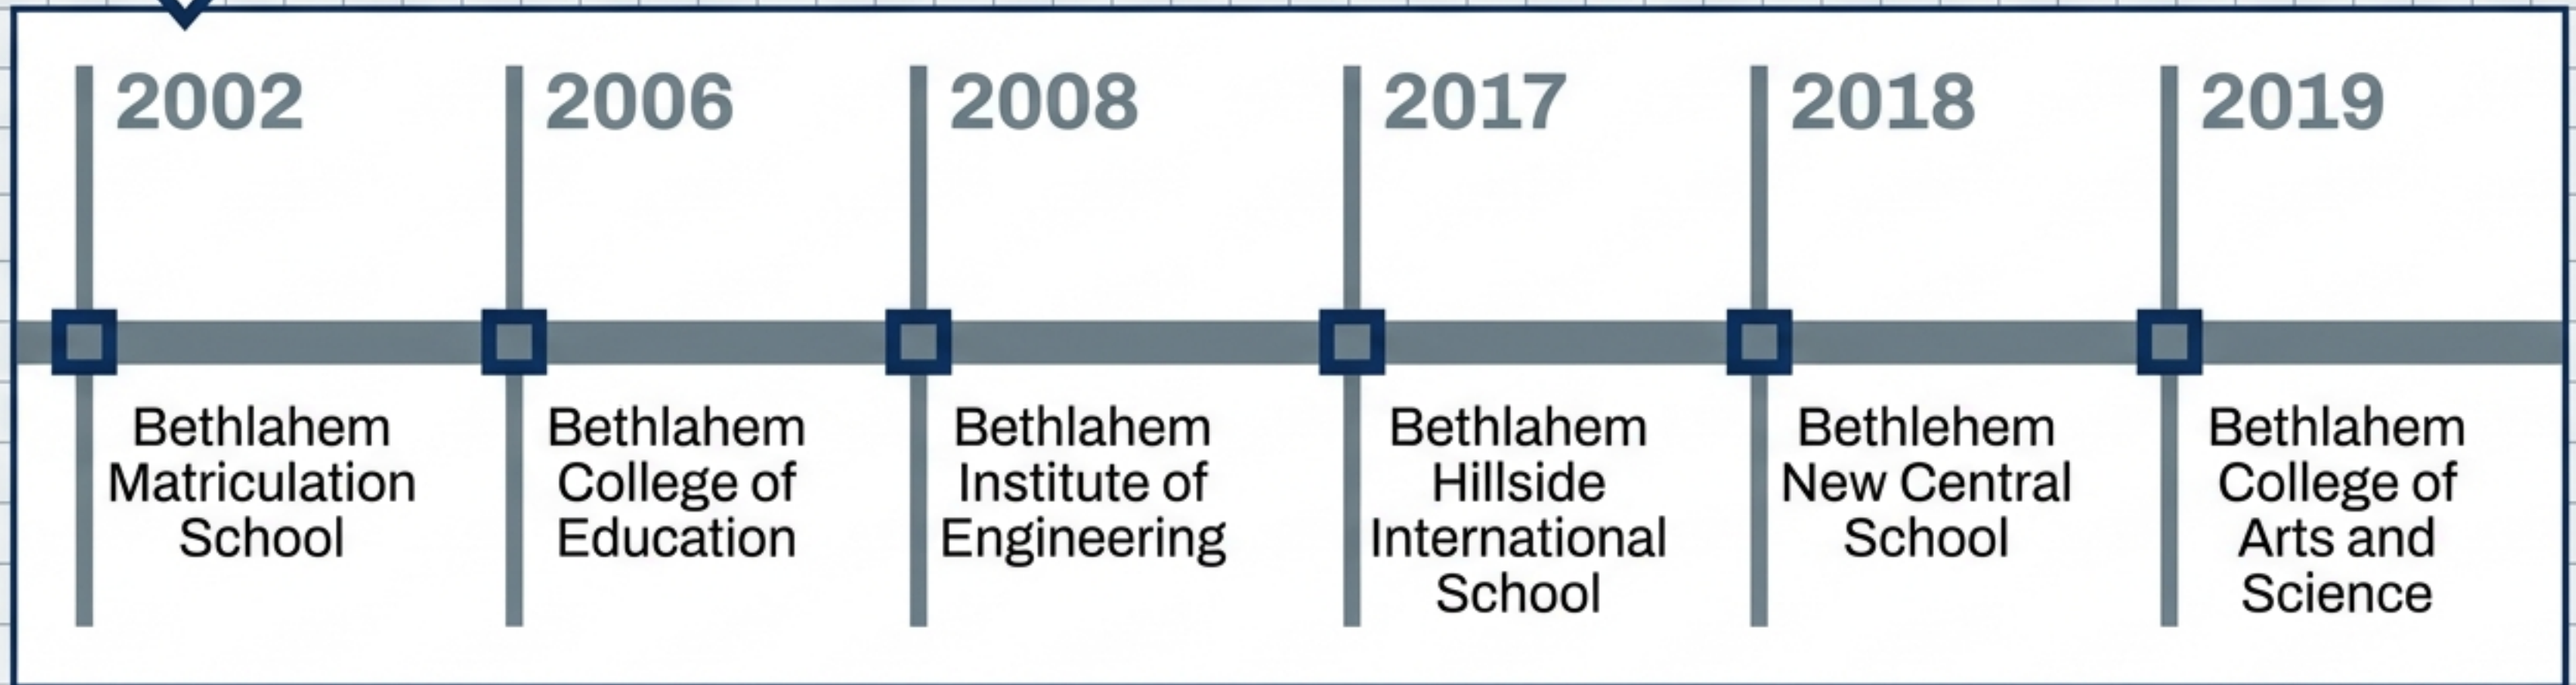

FOUNDER: Mr. Gerald Selvaraja
TRUST: Nesamony Memorial Trust

STATED MISSION:

To provide academic and career opportunities to all sectors of society, especially socially and economically deprived younger generations.