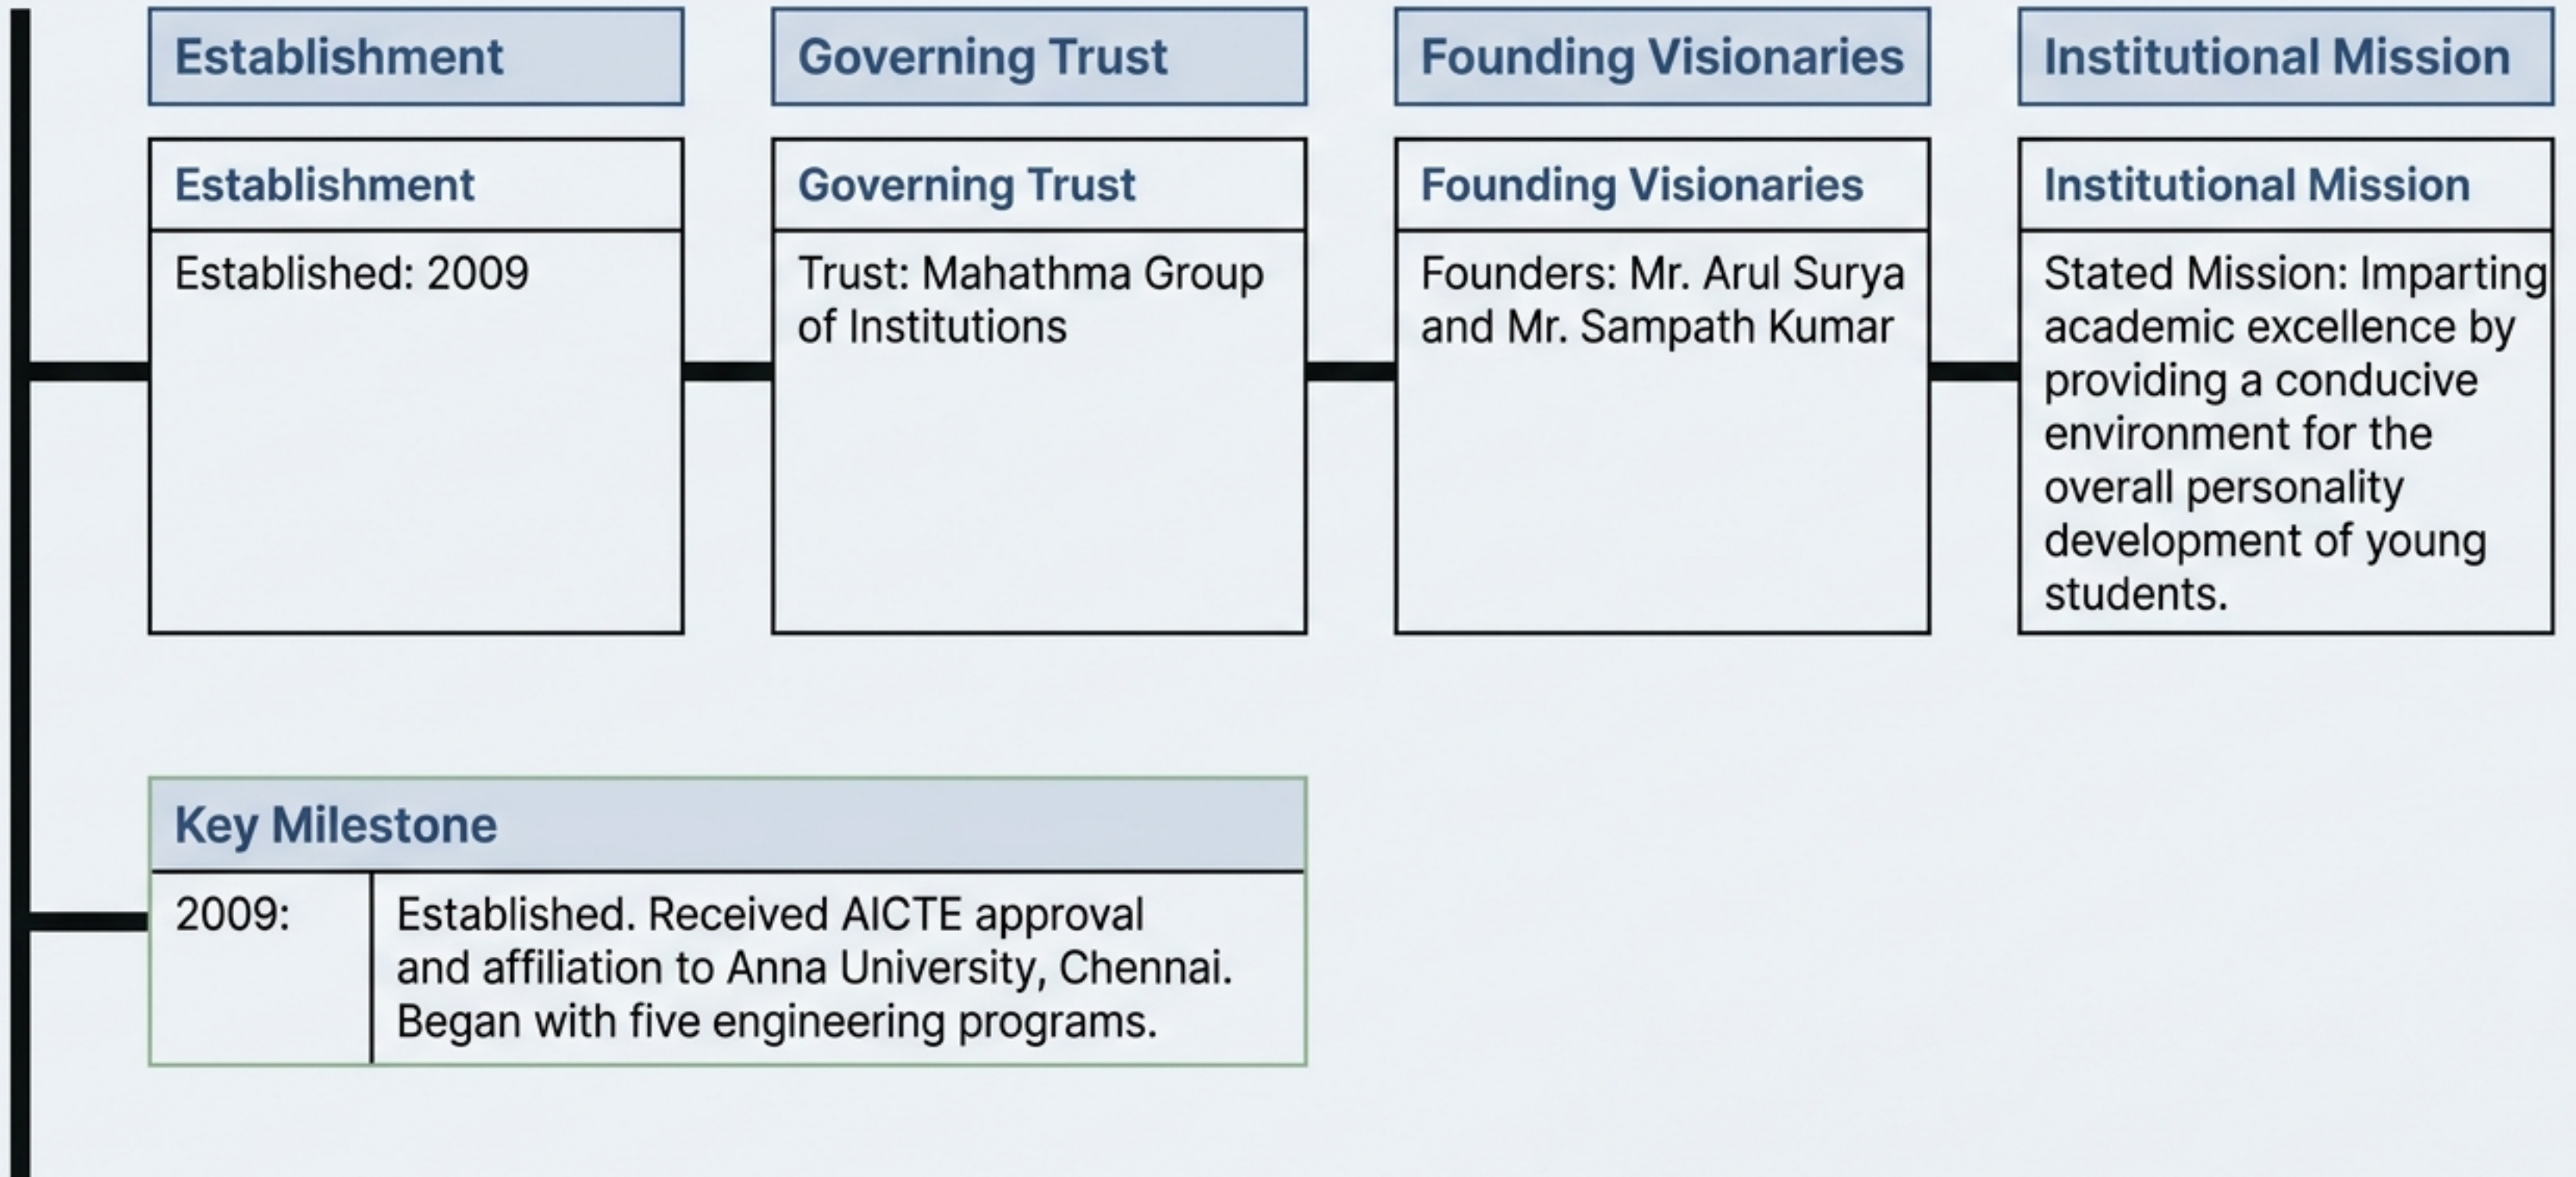

Founding & Institutional Heritage