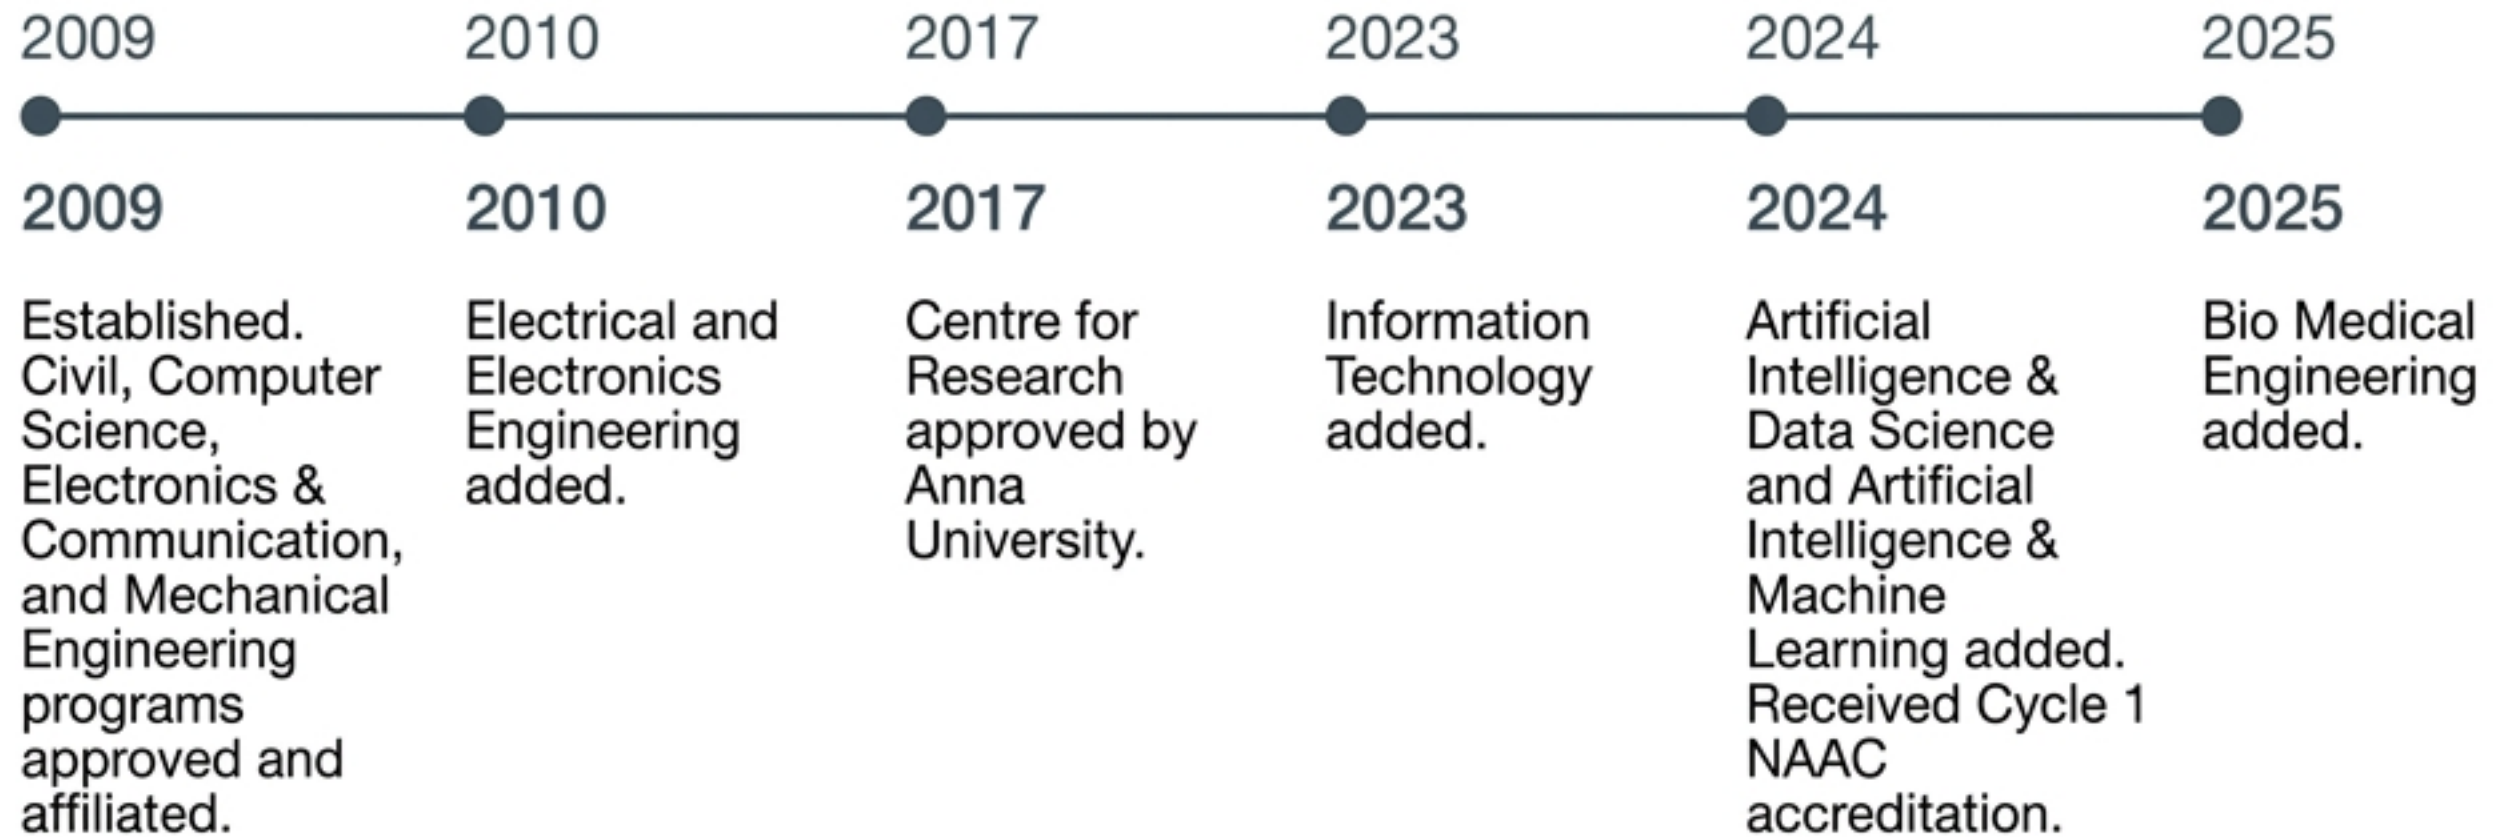

## MRK Institute of Technology

### MRKIT

Institution Type:	Self-Financing (Private)
Affiliated University:	Anna University, Chennai
Year of Establishment:	2009
Location:	Nattarmangalam Village, Kattumannarkoil, Cuddalore District
Gender Profile:	Co-educational
Admission Route:	TNEA (Tamil Nadu Engineering Admissions) — Government quota 65% + Management quota 35%

# Institutional Milestones

**Founder /  
Management:**  
Chandravadhanam  
Educational Trust

**Established:**  
2009