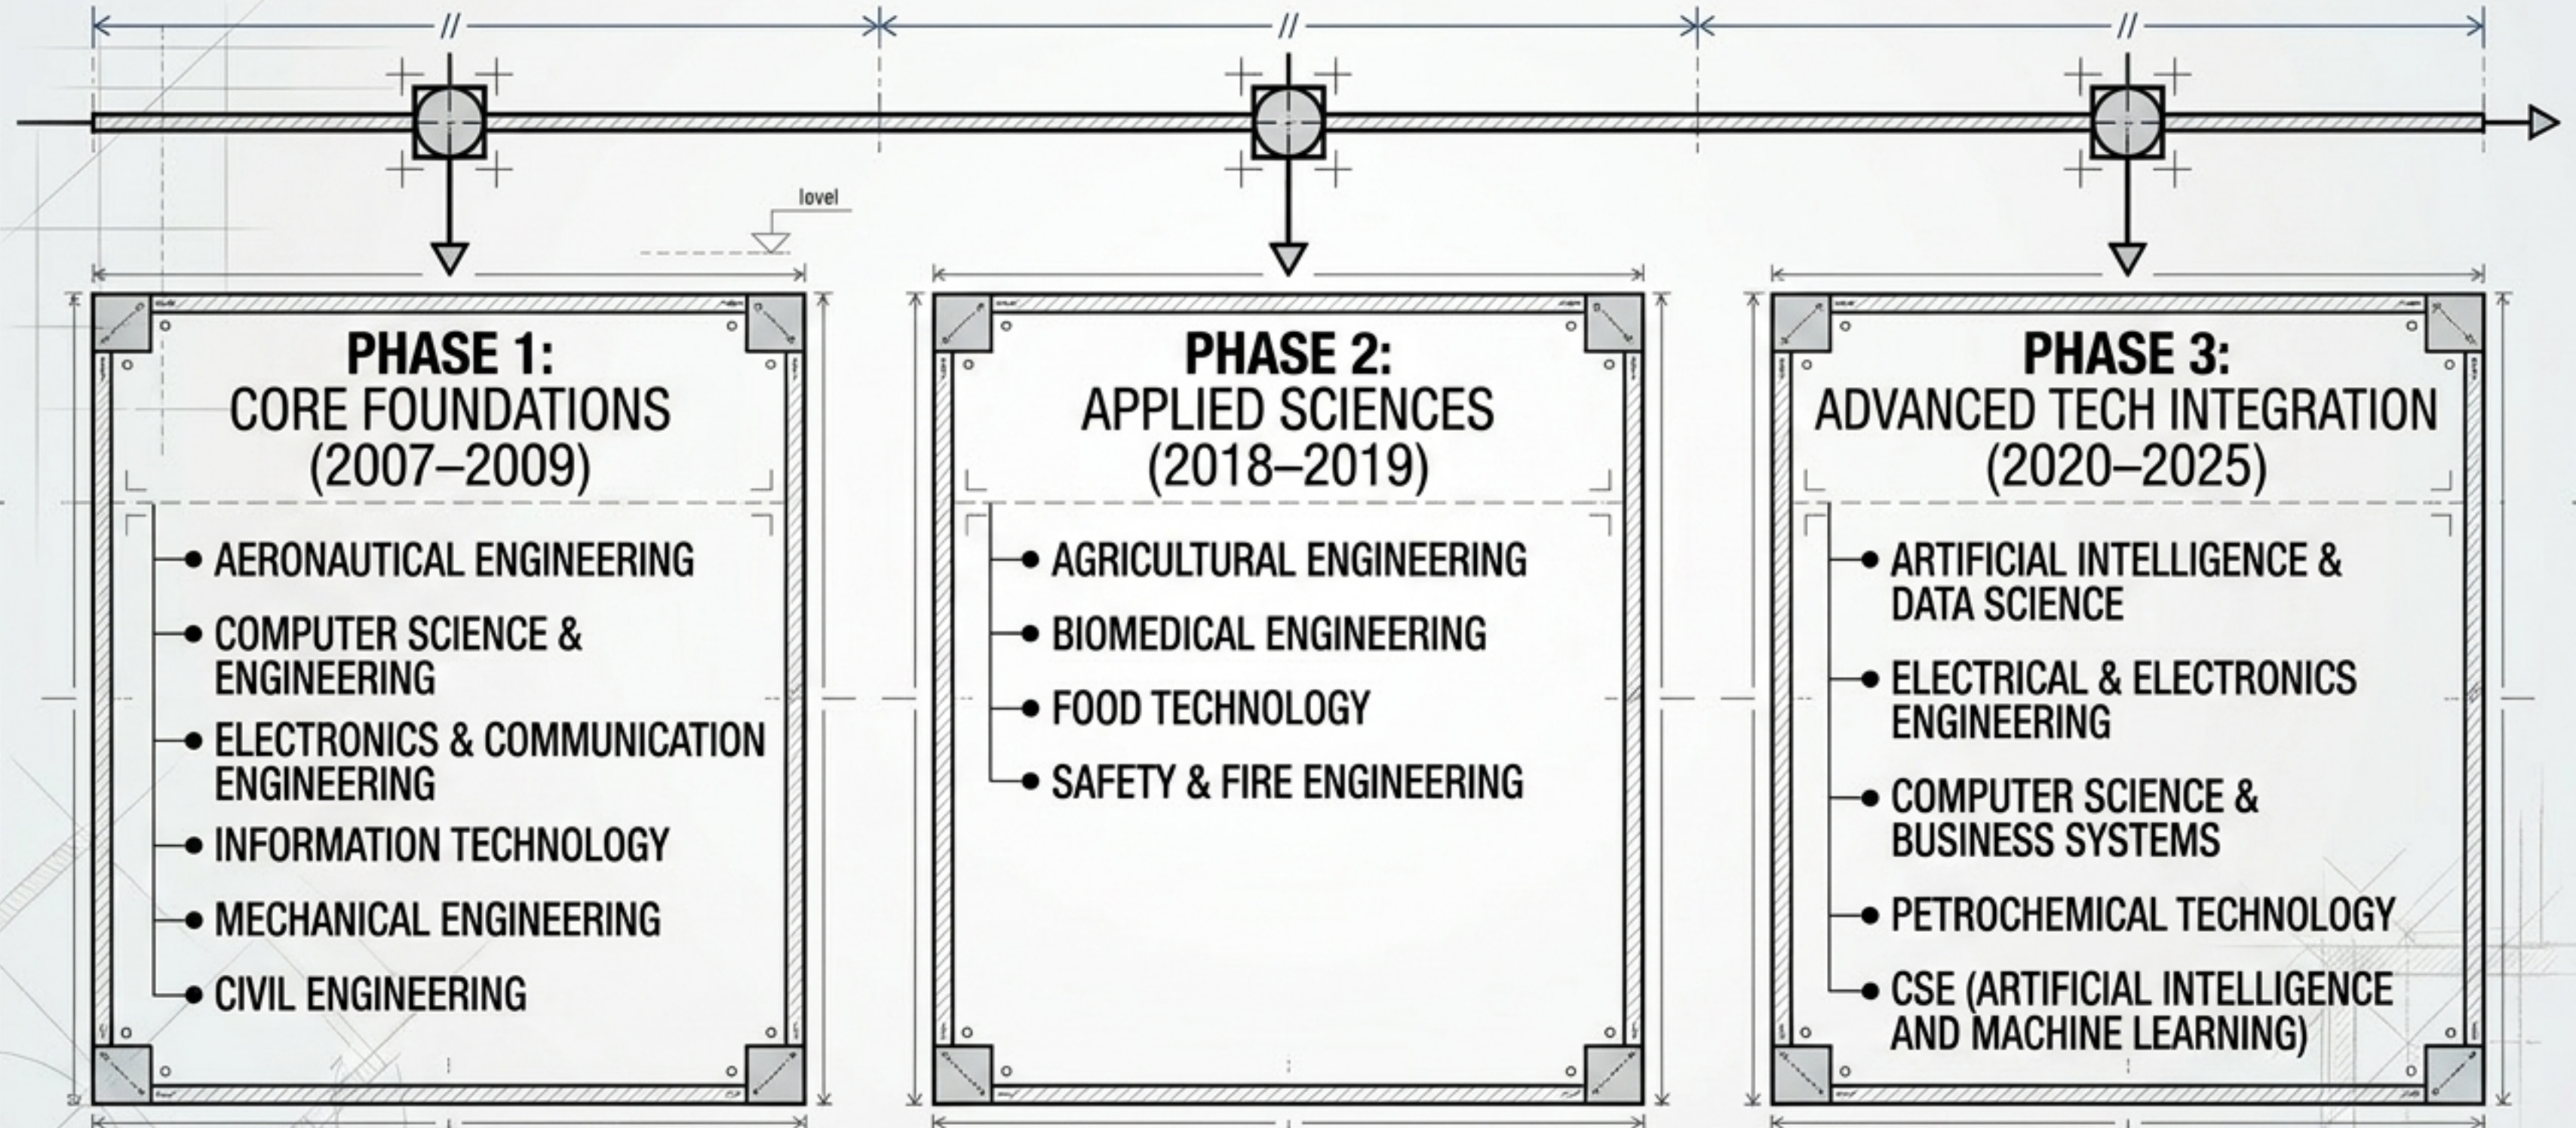

Anti-Ragging Committee

Internal Compliance Committee (ICC)

SC/ST Committee

Regulatory Status: **AICTE**

Status: **Approved**

Validity: Academic Year 2025–26

ACADEMIC EVOLUTION TIMELINE

Branch	Code	Intake (2025-26)	Year Started	NBA Status
Aeronautical Engineering		60	2007-08	
Computer Science and Engineering		240	2007-08	
Electronics and Communication Engineering		240	2007-08	
Information Technology		240	2007-08	
Mechanical Engineering		60	2008-09	
Civil Engineering		60	2009-10	
Agricultural Engineering*		60	2018-19	
Biomedical Engineering*		120	2018-19	
Food Technology*		60	2018-19	
Safety and Fire Engineering*		60	2019-20	
Artificial Intelligence and Data Science*		180	2020-21	
Electrical and Electronics Engineering*		120	2021-22	
Computer Science and Business Systems*		60	2021-22	
Petrochemical Technology*		60	2021-22	
CSE (Artificial Intelligence and Machine Learning)*		60	2025-26	